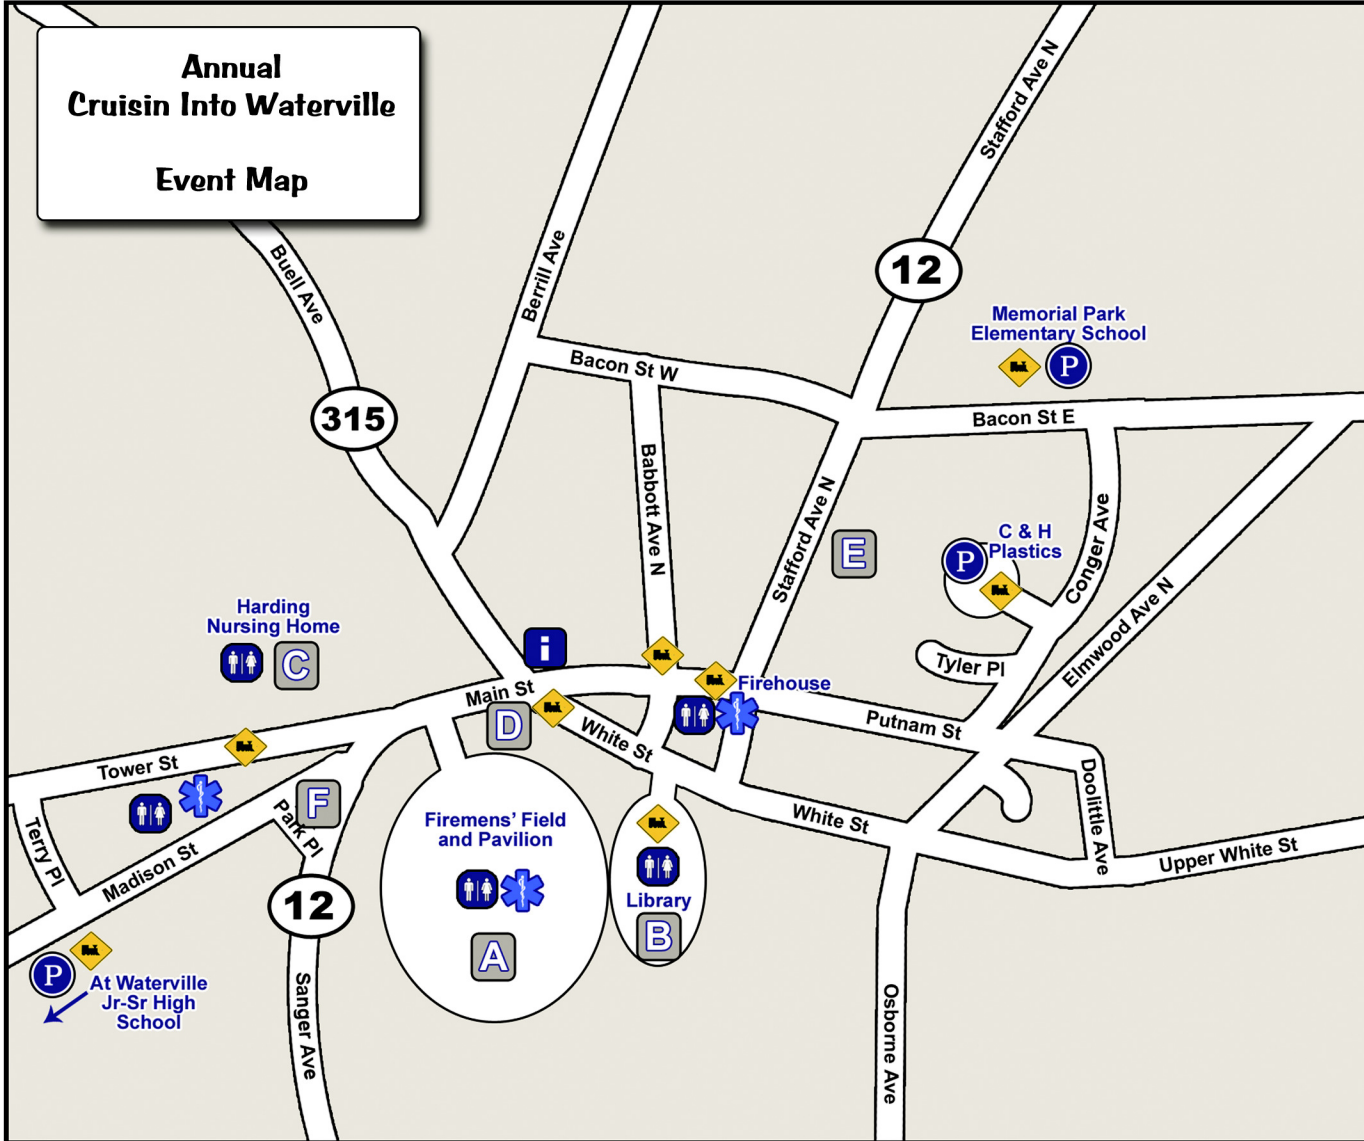

Annual Cruisin Into Waterville

Event Map

Legend

Parking Restrooms First Aid Trolley Stop

SCHEDULE OF EVENTS

- A All You Can Eat Pancake Breakfast**
Hosted by: Sanger Lodge #129 F&AM
7:00am - 10:00am
- A Mary Cleary Memorial Run / Walk**
Sponsored by: NYCM
8:30am
- A Childrens' Tractor Pull**
9:00am - 1:00pm
- C Car Show**
Sponsored by: TBC Contracting
In memory of Marty Malone
9:00am - 3:00pm
- Motorcycle Show**
10:00am - 3:00pm (Main Street)
- Craft Fair / Farmer's Market**
10:00am - 4:00pm (Main Street)
- A Steve Torchia Memorial Softball Tournament**
All Day
- A Tractor Show in memory of Earle Ford**
10:00am - 4:00pm
- Parade**
12:00 noon (Main Street)
- A Chicken BBQ**
12:00 noon 'til gone
- A Chili Cook Off**
Sponsored by: Access FCU
3:00pm - 5:00pm
- B Alumni Dinner & Community Gathering**
7:00pm - 10:00pm
- Bands Throughout the Day**
All Day
- F Petting Zoo**
All Day

www.CruisinIntoWaterville.com

Trolley service sponsored by Clinton Tractor